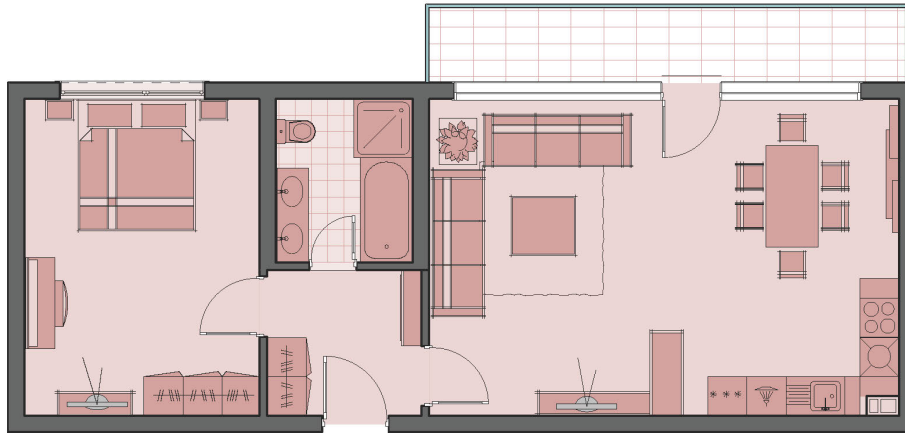

Grande Club & Residences

Beacon, NY, USA

| Tennis Cottages : Single-Family Attached | |
|--|--------------|
| Units | 50 |
| Stories of Building | 2 |
| Unit size | 1000 sq. ft. |
| Bedrooms | 1 |
| Bathrooms | 1 |
| Ownership Type | Fee Simple |