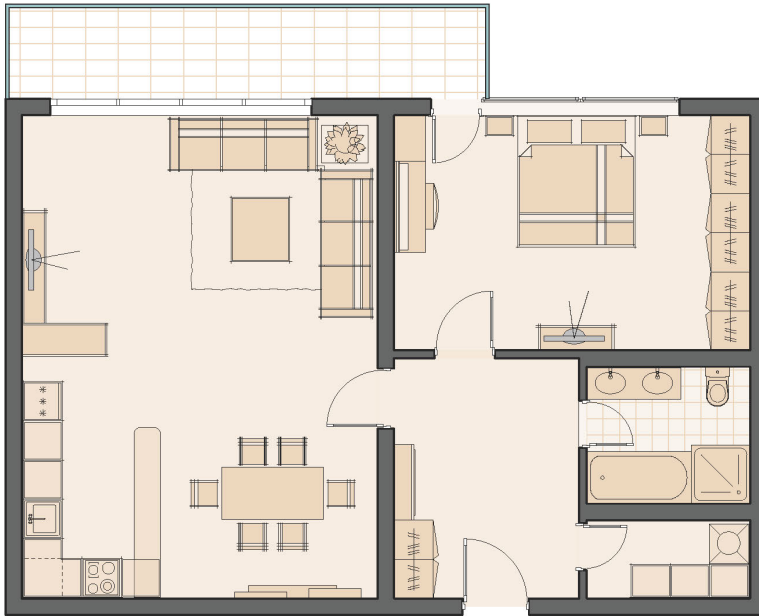

Grande Club & Residences

Beacon, NY, USA

| Tennis Cottages : Single-Family Attached | |
|--|--------------|
| Units | 50 |
| Stories of Building | 2 |
| Unit size | 1000 sq. ft. |
| Bedrooms | 1 |
| Bathrooms | 1 |
| Ownership Type | Fee Simple |

Grande Club & Residences

Beacon, NY, USA

| Tennis Cottages : Singe-Family Attached | |
|---|--------------|
| Units | 50 |
| Stories of Building | 2 |
| Unit size | 1000 sq. ft. |
| Bedrooms | 1 |
| Bathrooms | 1 |
| Ownership Type | Fee Simple |