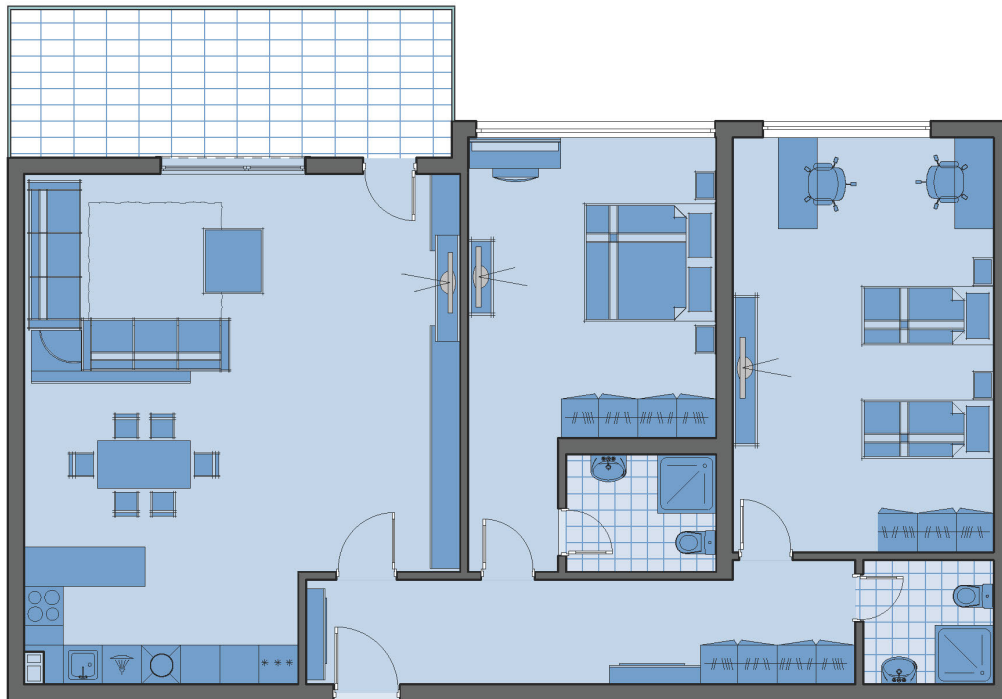

Grande Club & Residences

Beacon, NY, USA

| Tennis Cottages : Singe-Family Attached | |
|---|--------------|
| Units | 50 |
| Stories of Building | 2 |
| Unit size | 1500 sq. ft. |
| Bedrooms | 2 |
| Bathrooms | 2 |
| Ownership Type | Fee Simple |