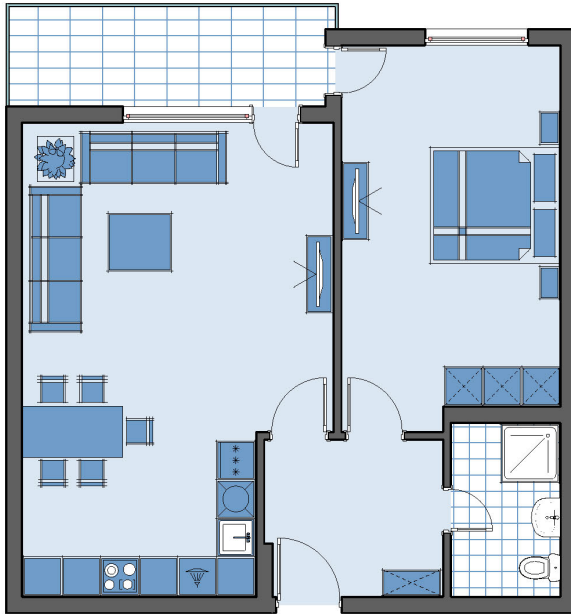

Grande Club & Residences

Beacon, NY, USA

| Tennis Cottages : Single-Family Attached | |
|--|--------------|
| Units | 50 |
| Stories of Building | 2 |
| Unit size | 1000 sq. ft. |
| Bedrooms | 1 |
| Bathrooms | 1 |
| Ownership Type | Fee Simple |

Grande Club & Residences

Beacon, NY, USA

| Tennis Cottages : Singe-Family Attached | |
|---|--------------|
| Units | 50 |
| Stories of Building | 2 |
| Unit size | 1000 sq. ft. |
| Bedrooms | 1 |
| Bathrooms | 1 |
| Ownership Type | Fee Simple |