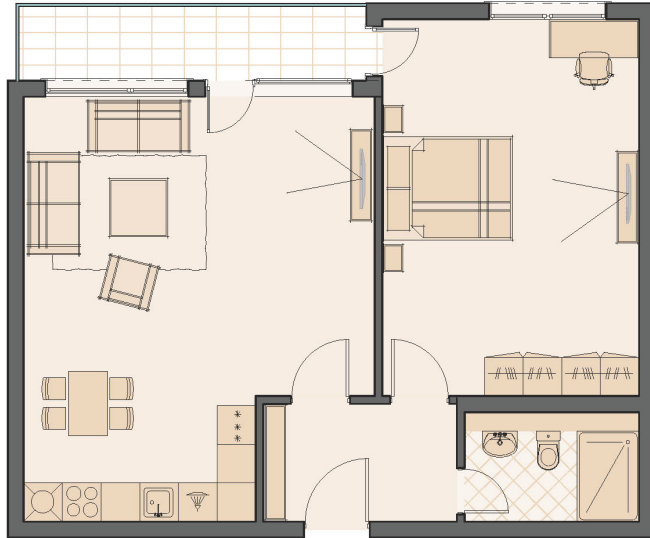

Grande Club & Residences

Pristine Bay, Raatán, Honduras

Grande Residences : Multi-Family	
Units	34
Stories of Building	6-7
Unit size	800 sq. ft.
Bedrooms	1
Bathrooms	1
Ownership Type	Condominium