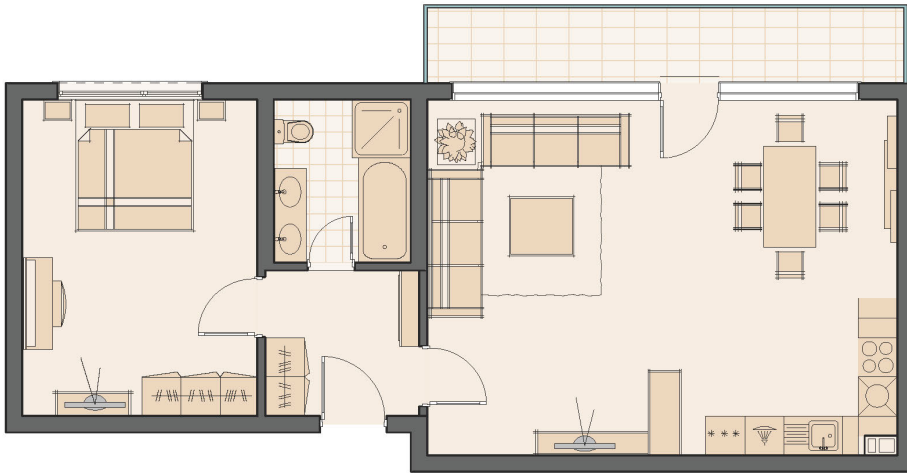

Grande Club & Residences

Pristine Bay, Raatán, Honduras

Grande Residences : Multi-Family	
Units	34
Stories of Building	6-7
Unit size	800 sq. ft.
Bedrooms	1
Bathrooms	1
Ownership Type	Condominium