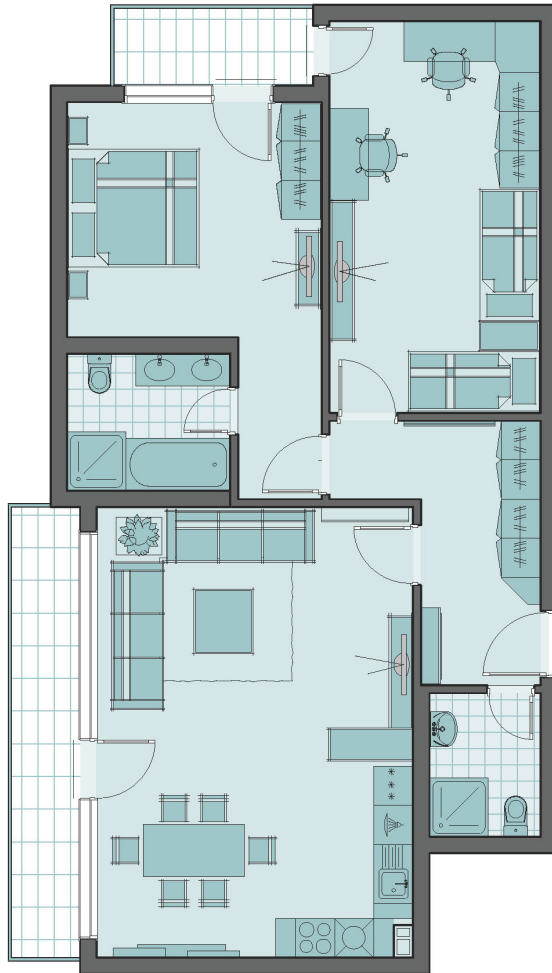

Grande Club & Residences

Pristine Bay, Raatán, Honduras

Grande Residences : Multi-Family	
Units	33
Stories of Building	6-7
Unit size	900 sq. ft.
Bedrooms	2
Bathrooms	2
Ownership Type	Condominium