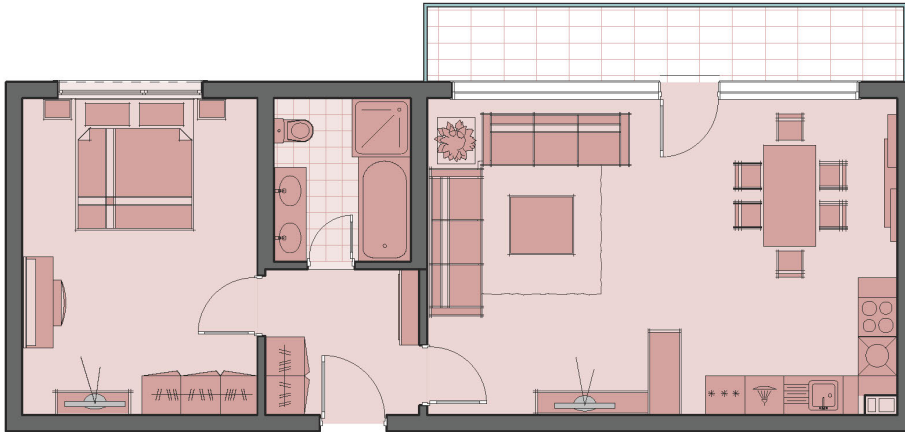

Grande Club & Residences

Pristine Bay, Raatán, Honduras

Grande Residences : Multi-Family	
Units	34
Stories of Building	6-7
Unit size	800 sq. ft.
Bedrooms	1
Bathrooms	1
Ownership Type	Condominium