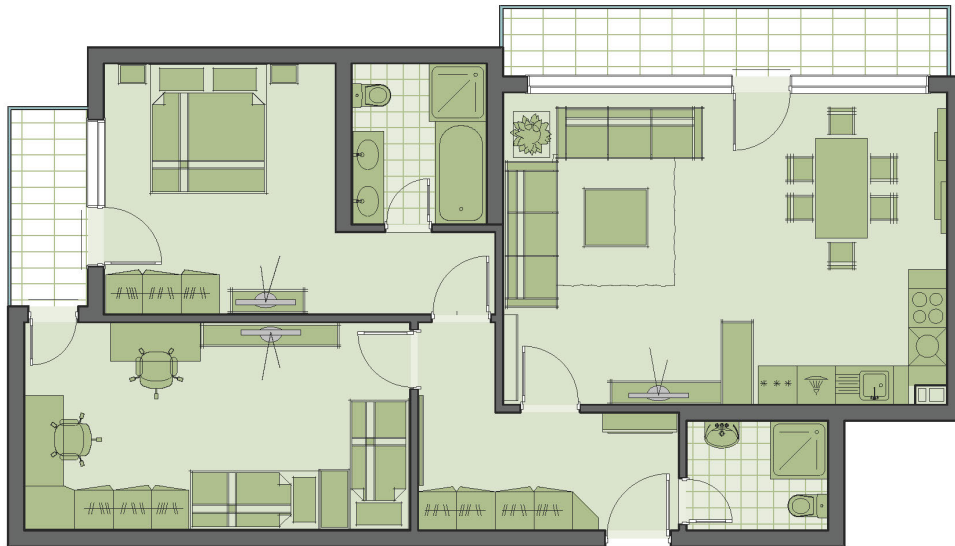

Grande Club & Residences

Pristine Bay, Raatán, Honduras

Grande Residences : Multi-Family	
Units	33
Stories of Building	6-7
Unit size	900 sq. ft.
Bedrooms	2
Bathrooms	2
Ownership Type	Condominium