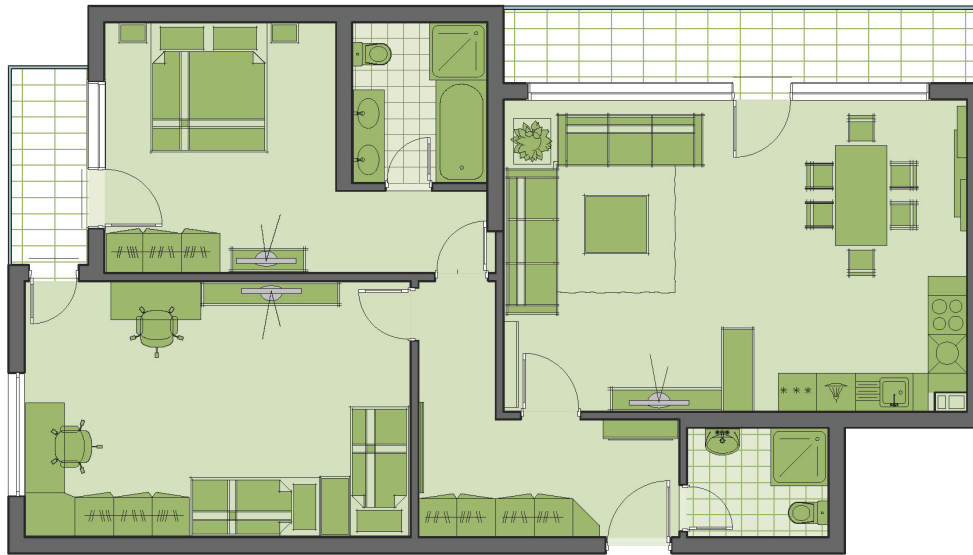

Grande Club & Residences

Pristine Bay, Raatán, Honduras

Grande Tennis Villas : Single-Family	
Units	100
Stories of Building	1
Unit size	1250 sq. ft.
Bedrooms	2
Bathrooms	2
Ownership Type	Fee Simple

120,40 m²

Grande Club & Residences

Pristine Bay, Raatán, Honduras

Grande Residences : Multi-Family	
Units	33
Stories of Building	6-7
Unit size	700 sq. ft.
Bedrooms	Studio
Bathrooms	1
Ownership Type	Condominium

Grande Club & Residences