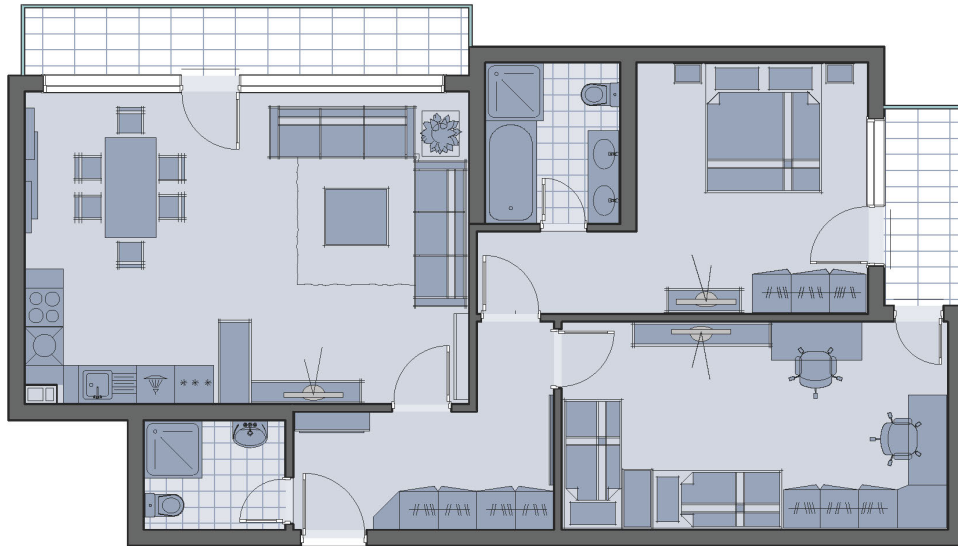

Grande Club & Residences

Pristine Bay, Raatán, Honduras

Grande Residences : Multi-Family	
Units	33
Stories of Building	6-7
Unit size	900 sq. ft.
Bedrooms	2
Bathrooms	2
Ownership Type	Condominium