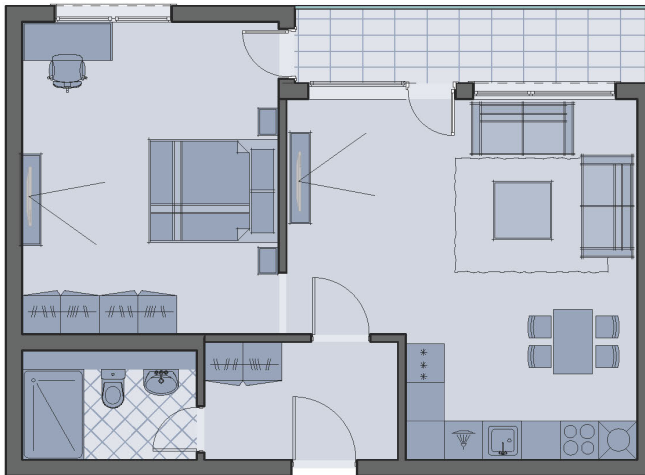

Grande Club & Residences

Pristine Bay, Raatán, Honduras

Grande Residences : Multi-Family	
Units	33
Stories of Building	6-7
Unit size	700 sq. ft.
Bedrooms	Studio
Bathrooms	1
Ownership Type	Condominium