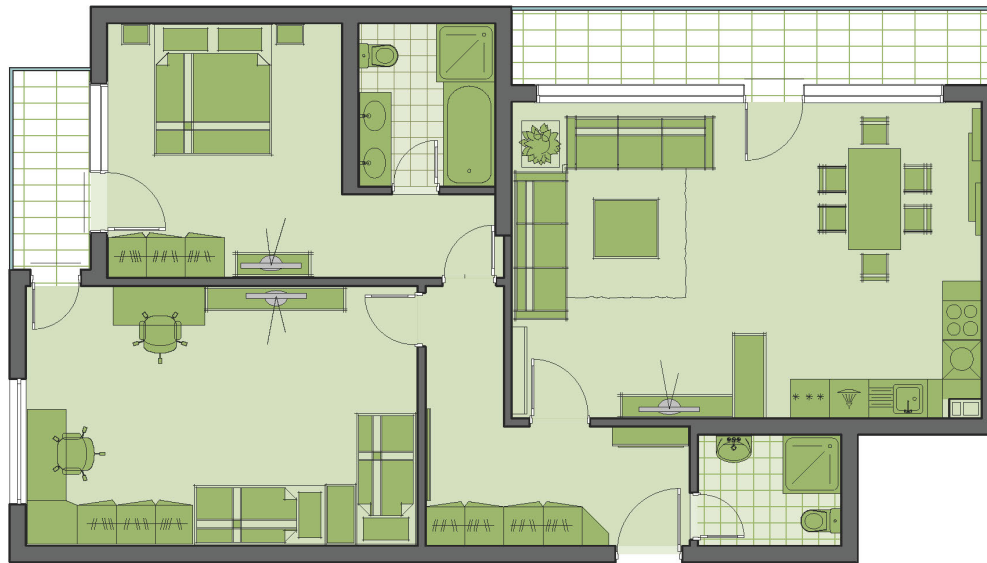

# Grande Club & Residences

USA

Tennis Cottages : Singe-Family Attached	
Units	60
Stories of Building	1
Unit size	800 sq. ft.
Bedrooms	1
Bathrooms	1
Ownership Type	Fee Simple

# Grande Club & Residences

USA

Tennis Cottages : Singe-Family Attached	
Units	60
Stories of Building	1
Unit size	1200 sq. ft.
Bedrooms	2
Bathrooms	2
Ownership Type	Fee Simple