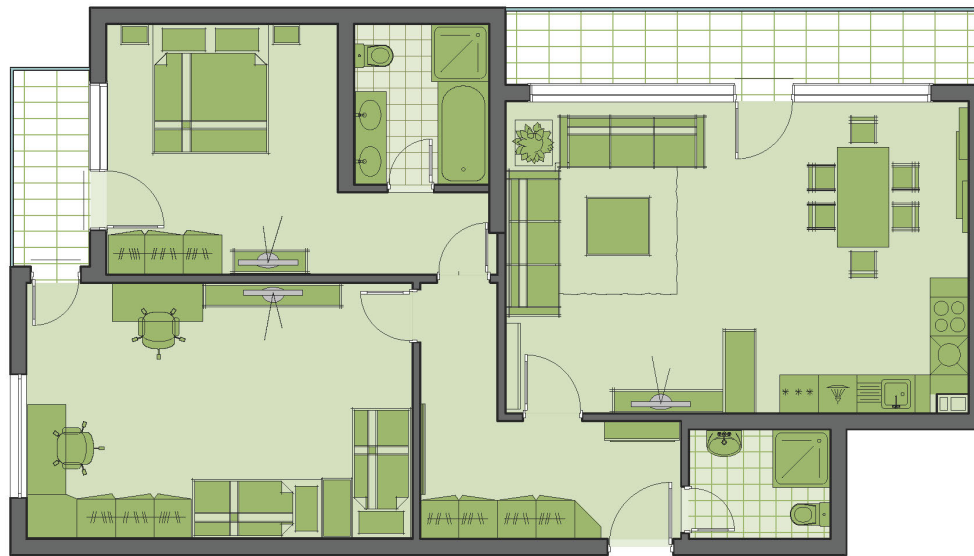

# Grande Club & Residences

USA

Golf Cottages : Singe-Family Attached	
Units	50
Stories of Building	1-2
Unit size	800 sq. ft.
Bedrooms	1
Bathrooms	1
Ownership Type	Fee Simple

# Grande Club & Residences

USA

Golf Cottages : Singe-Family Attached	
Units	50
Stories of Building	1-2
Unit size	1200 sq. ft.
Bedrooms	2
Bathrooms	2
Ownership Type	Fee Simple