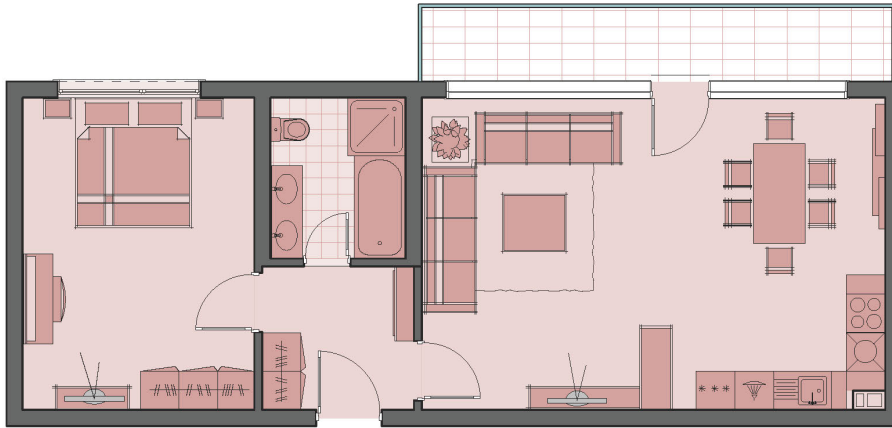

Grande Club & Residences

USA

Tennis Cottages : Singe-Family Attached	
Units	60
Stories of Building	1
Unit size	800 sq. ft.
Bedrooms	1
Bathrooms	1
Ownership Type	Fee Simple