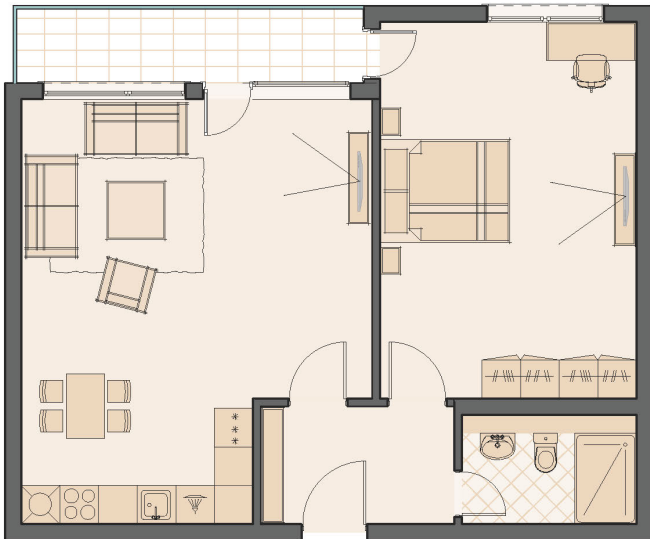

Grande Club & Residences

USA

Tennis Cottages : Singe-Family Attached	
Units	60
Stories of Building	1
Unit size	800 sq. ft.
Bedrooms	1
Bathrooms	1
Ownership Type	Fee Simple