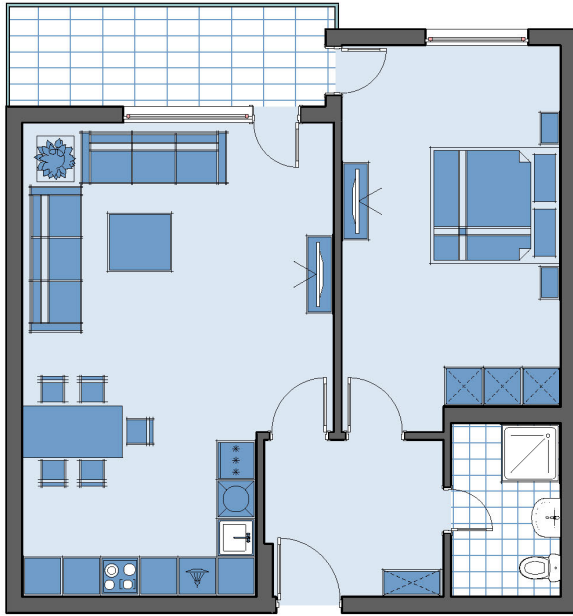

# Grande Club & Residences

USA

Golf Cottages : Single-Family Attached	
Units	25
Stories of Building	1-2
Unit size	800 sq. ft.
Bedrooms	1
Bathrooms	1
Ownership Type	Fee Simple

# Grande Club & Residences

USA

Golf Cottages : Singe-Family Attached	
Units	25
Stories of Building	1-2
Unit size	800 sq. ft.
Bedrooms	1
Bathrooms	1
Ownership Type	Fee Simple