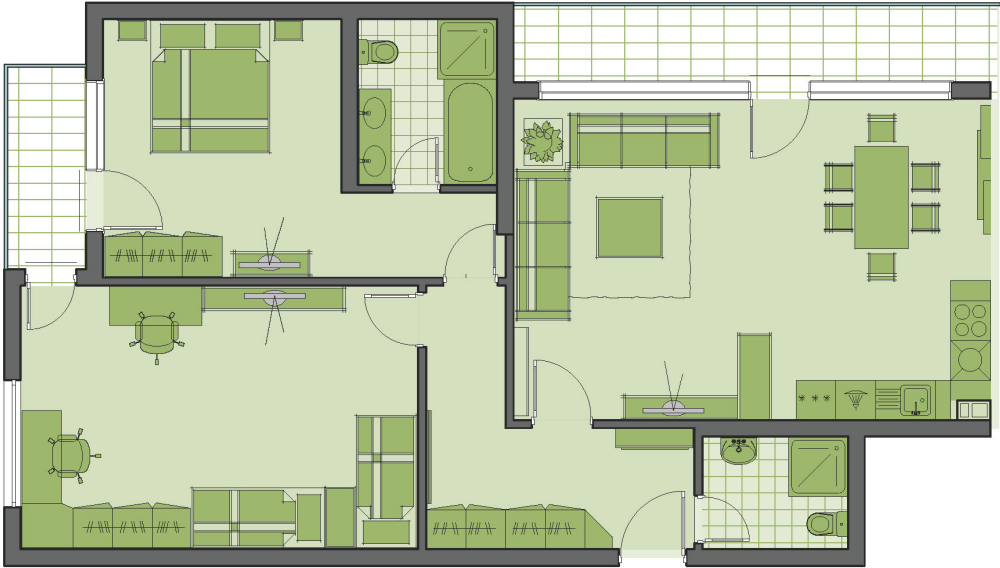

Grande Club & Residences

USA

Vacation Club	
Units	100
Stories of Building	3-4
Unit size	1200 sq. ft.
Bedrooms	2
Bathrooms	2
Ownership Type	Timeshare