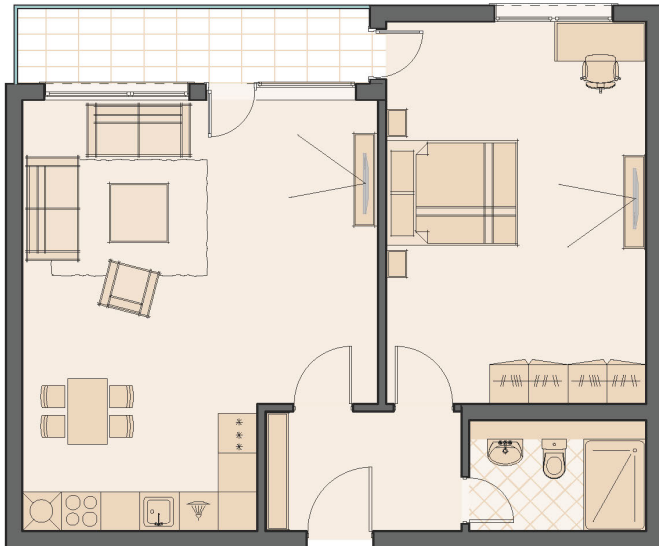

Grande Club & Residences

USA

Vacation Club	
Units	100
Stories of Building	3-4
Unit size	800 sq. ft.
Bedrooms	1
Bathrooms	1
Ownership Type	Timeshare