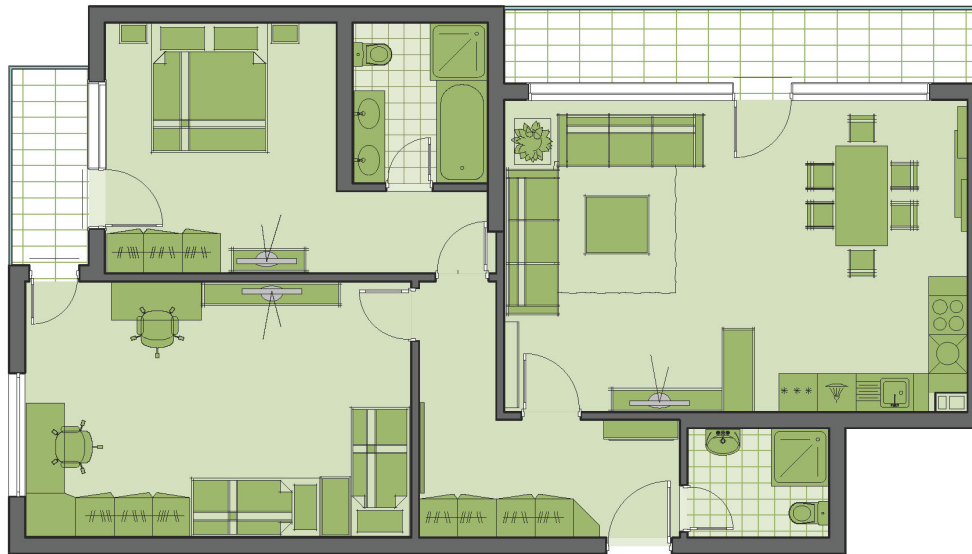

# Grande Club & Residences

USA

Golf Cottages : Single-Family Attached	
Units	24
Stories of Building	1-2
Unit size	1200 sq. ft.
Bedrooms	2
Bathrooms	2
Ownership Type	Fee Simple

# Grande Club & Residences

USA

Golf Cottages : Singe-Family Attached	
Units	24
Stories of Building	1-2
Unit size	1200 sq. ft.
Bedrooms	2
Bathrooms	2
Ownership Type	Fee Simple