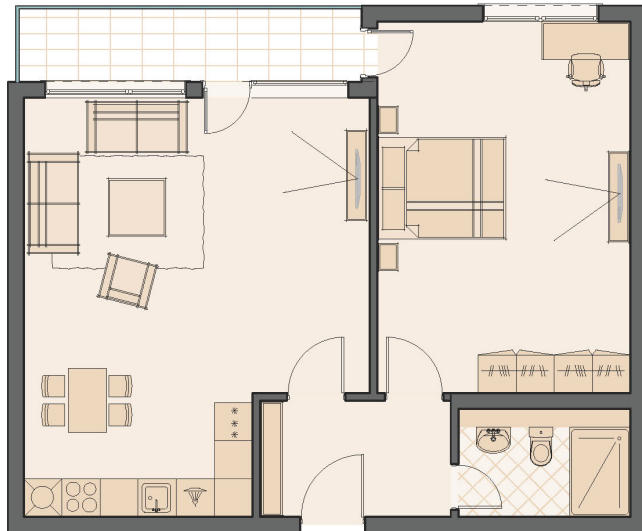

# Grande Club & Residences

USA

Golf Cottages : Singe-Family Attached	
Units	25
Stories of Building	1-2
Unit size	800 sq. ft.
Bedrooms	1
Bathrooms	1
Ownership Type	Fee Simple

# Grande Club & Residences

USA

Golf Cottages : Single-Family Attached	
Units	25
Stories of Building	1-2
Unit size	800 sq. ft.
Bedrooms	1
Bathrooms	1
Ownership Type	Fee Simple