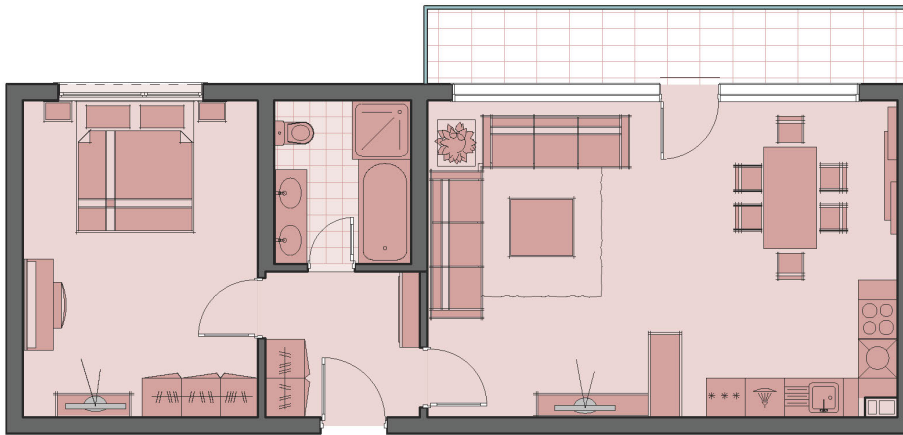

# Grande Club & Residences

USA

Golf Cottages : Singe-Family Attached	
Units	50
Stories of Building	1-2
Unit size	1200 sq. ft.
Bedrooms	2
Bathrooms	2
Ownership Type	Fee Simple

# Grande Club & Residences

USA

Golf Cottages : Singe-Family Attached	
Units	25
Stories of Building	1-2
Unit size	800 sq. ft.
Bedrooms	1
Bathrooms	1
Ownership Type	Fee Simple

# Grande Club & Residences

USA

Golf Cottages : Single-Family Attached	
Units	25
Stories of Building	1-2
Unit size	800 sq. ft.
Bedrooms	1
Bathrooms	1
Ownership Type	Fee Simple