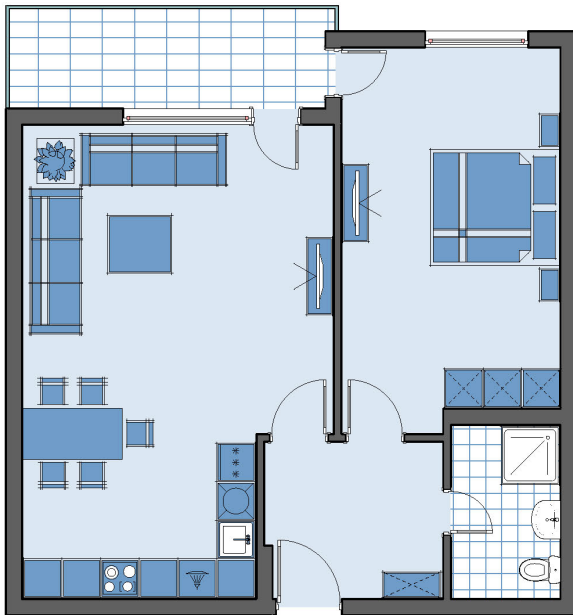

# Grande Club & Residences

USA

Golf Cottages : Singe-Family Attached	
Units	50
Stories of Building	1-2
Unit size	800 sq. ft.
Bedrooms	1
Bathrooms	1
Ownership Type	Fee Simple