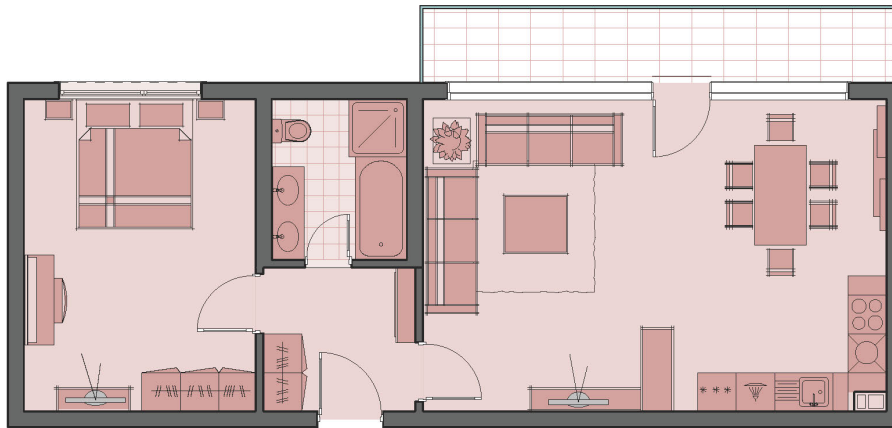

Grande Club & Residences

USA

Vacation Club	
Units	100
Stories of Building	3-4
Unit size	800 sq. ft.
Bedrooms	1
Bathrooms	1
Ownership Type	Timeshare