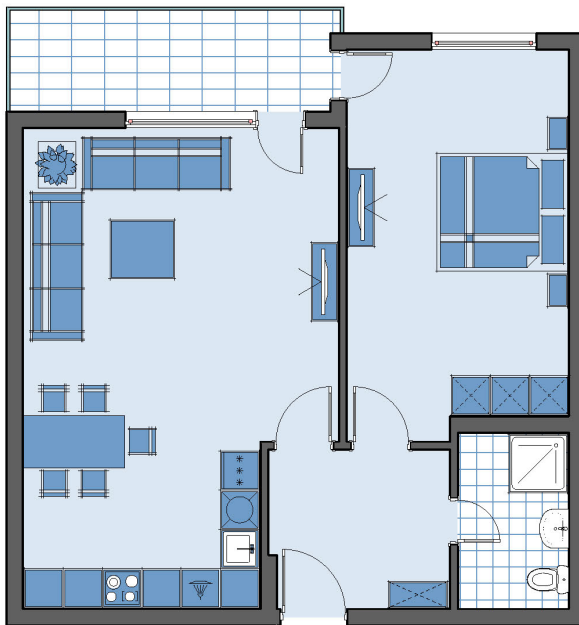

Grande Club & Residences

USA

Vacation Club	
Units	100
Stories of Building	3-4
Unit size	800 sq. ft.
Bedrooms	1
Bathrooms	1
Ownership Type	Timeshare