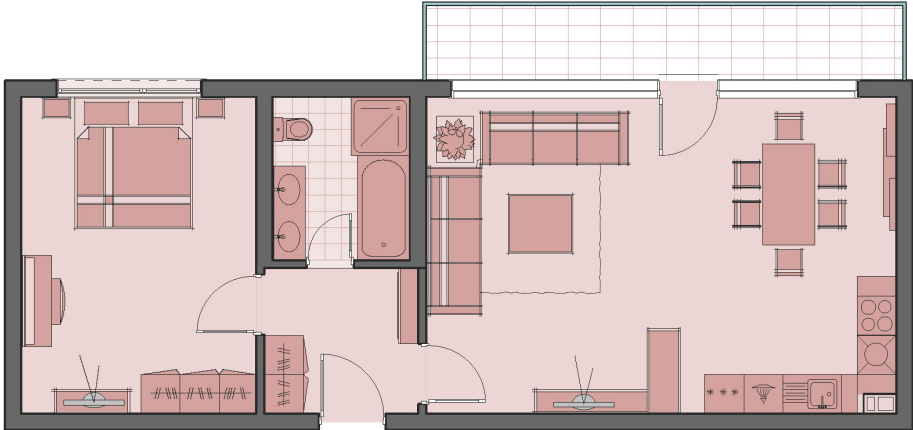

# Grande Club & Residences

USA

Golf Cottages : Singe-Family Attached	
Units	50
Stories of Building	1-2
Unit size	800 sq. ft.
Bedrooms	1
Bathrooms	1
Ownership Type	Fee Simple