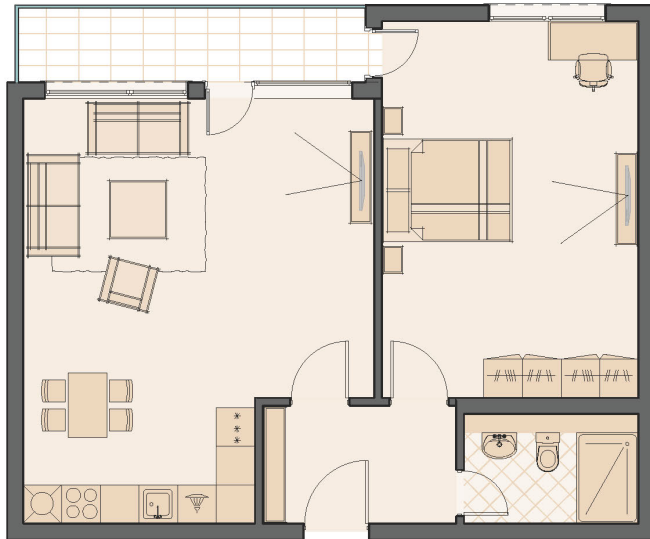

# Grande Club & Residences

USA

Golf Cottages : Singe-Family Attached	
Units	50
Stories of Building	1-2
Unit size	800 sq. ft.
Bedrooms	1
Bathrooms	1
Ownership Type	Fee Simple