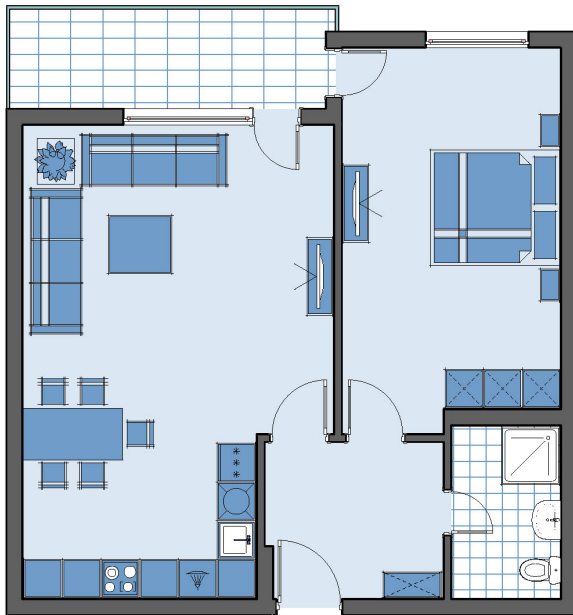

Grande Club & Residences

USA

Tennis Cottages : Singe-Family Attached	
Units	60
Stories of Building	1
Unit size	800 sq. ft.
Bedrooms	1
Bathrooms	1
Ownership Type	Fee Simple